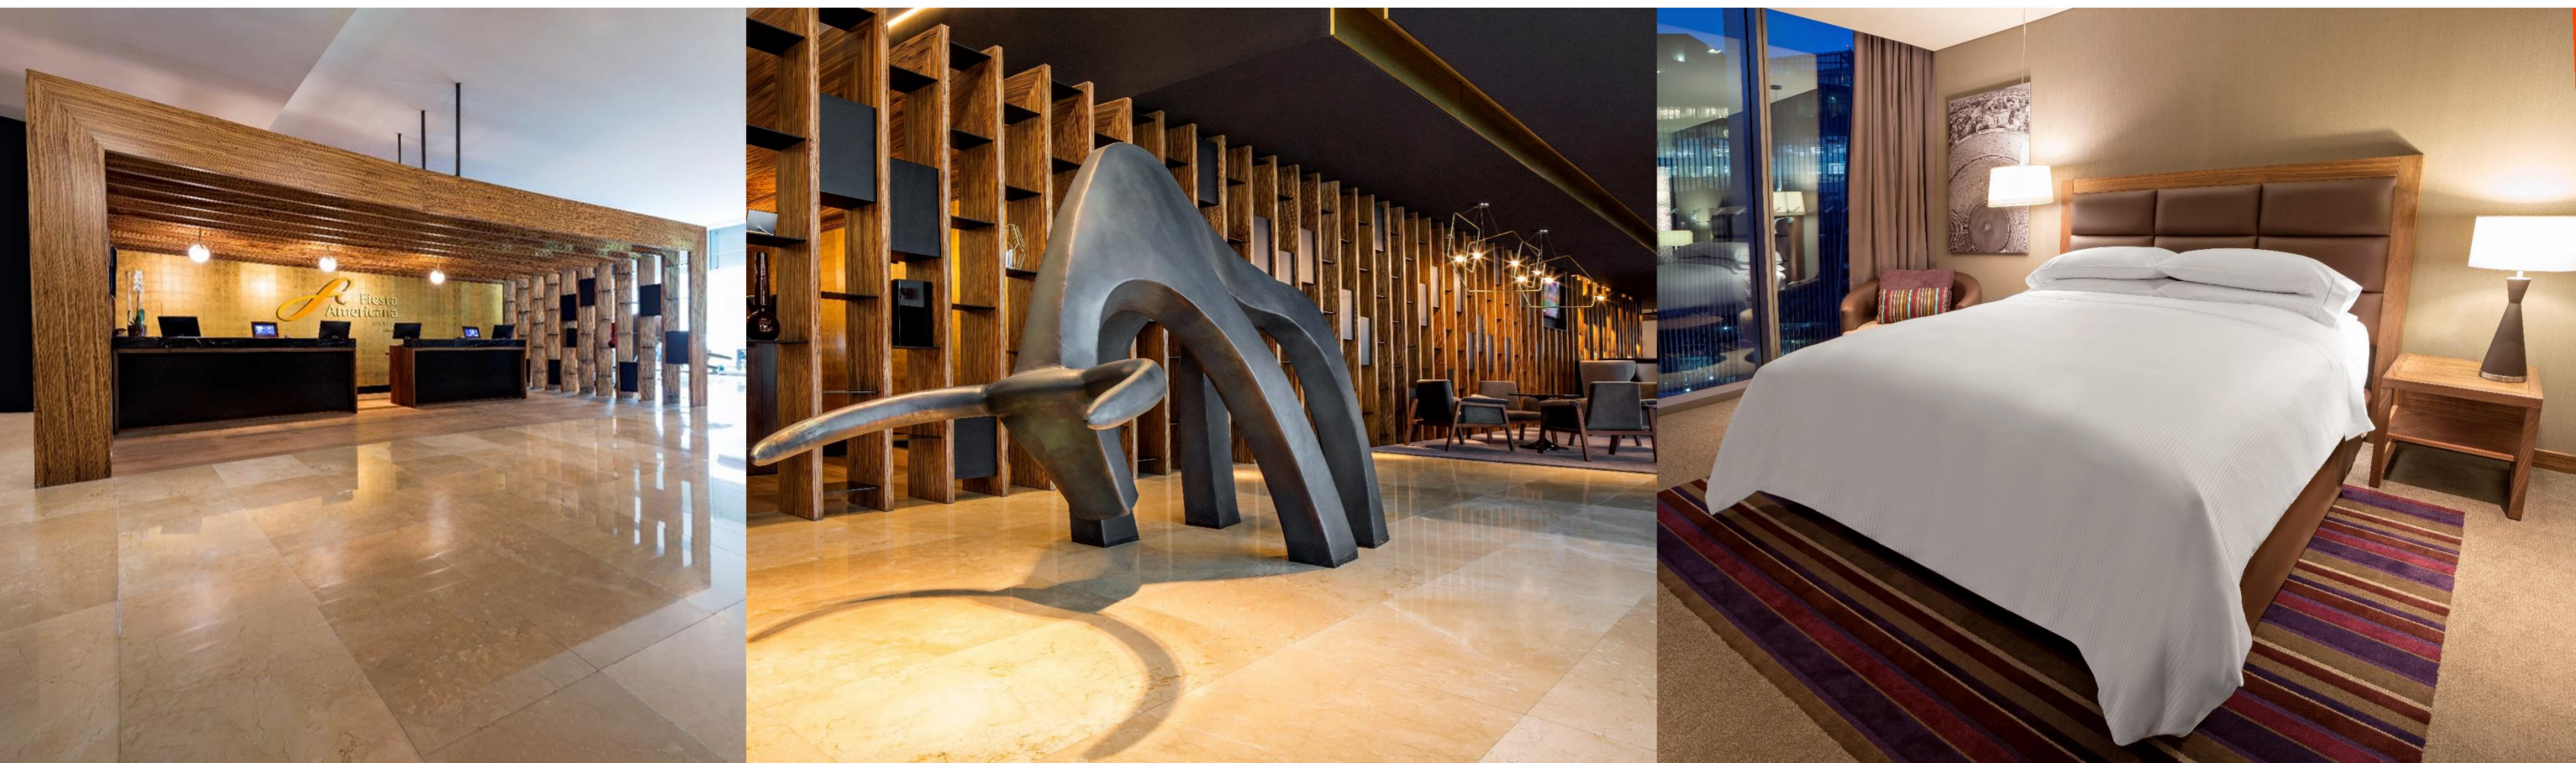

HABITACIONES

Acompañamos tus mejores momentos en nuestras modernas habitaciones, diseñadas para que vivas una estancia perfecta en un ambiente que inspira, relaja e invita a gozar de un reconfortante descanso. Todo está dispuesto para que disfrutes el máximo confort en espacios funcionales con iluminación natural y una hermosa vista a la ciudad.

252

- 149 Superior King
- 88 Superior Double
- 8 Master Suite
- 4 Junior Suite
- 2 Handicapped Room
- 1 Presidential Suite

UBICACIÓN

El hotel está ubicado al norte de la Zona Metropolitana de la Ciudad de México, dentro del desarrollo comercial Toreo Parque Central, muy cerca de importantes corporativos, parques industriales y del Centro Banamex.

PUNTOS DE INTERÉS

Toreo Plaza Central	100 m
Acuario Inbursa	2 km
Museo Soumaya	2 km
Hipódromo de las Américas	3.6 km
Zona Polanco	4.2 km
Museo de Antropología	4.7 km
Lago de Chapultepec	4.8 km
Museo Tamayo de Arte Moderno	5 km
Centro histórico de la Ciudad de México	10 km

ROOMS

We make our modern rooms the perfect venue for memorable guest experiences that are a combination of rest, relaxation and fun. Everything has been designed for the maximum comfort of our guests by combining functionality and luxury, providing them useful spaces with natural light and beautiful city views.

252

- 149 Superior King
- 88 Superior Double
- 8 Master Suite
- 4 Junior Suite
- 2 Handicapped Room
- 1 Presidential Suite

LOCATION

The hotel is located in the northern region of the Mexico City metropolitan area and is part of the Toreo Parque Central shopping complex. It is also close to many important corporations, industrial parks, and the Centro Banamex convention center

PLACES OF INTEREST

Toreo Plaza Central Mall	100 m
Inbursa Aquarium	2 km
Soumaya Museum	2 km
Hipódromo de las Américas	3.6 km
Polanco	4.2 km
National Anthropology Museum	4.7 km
Lago de Chapultepec	4.8 km
Museum of Modern Art	5 km
Mexico City Downtown	10 km